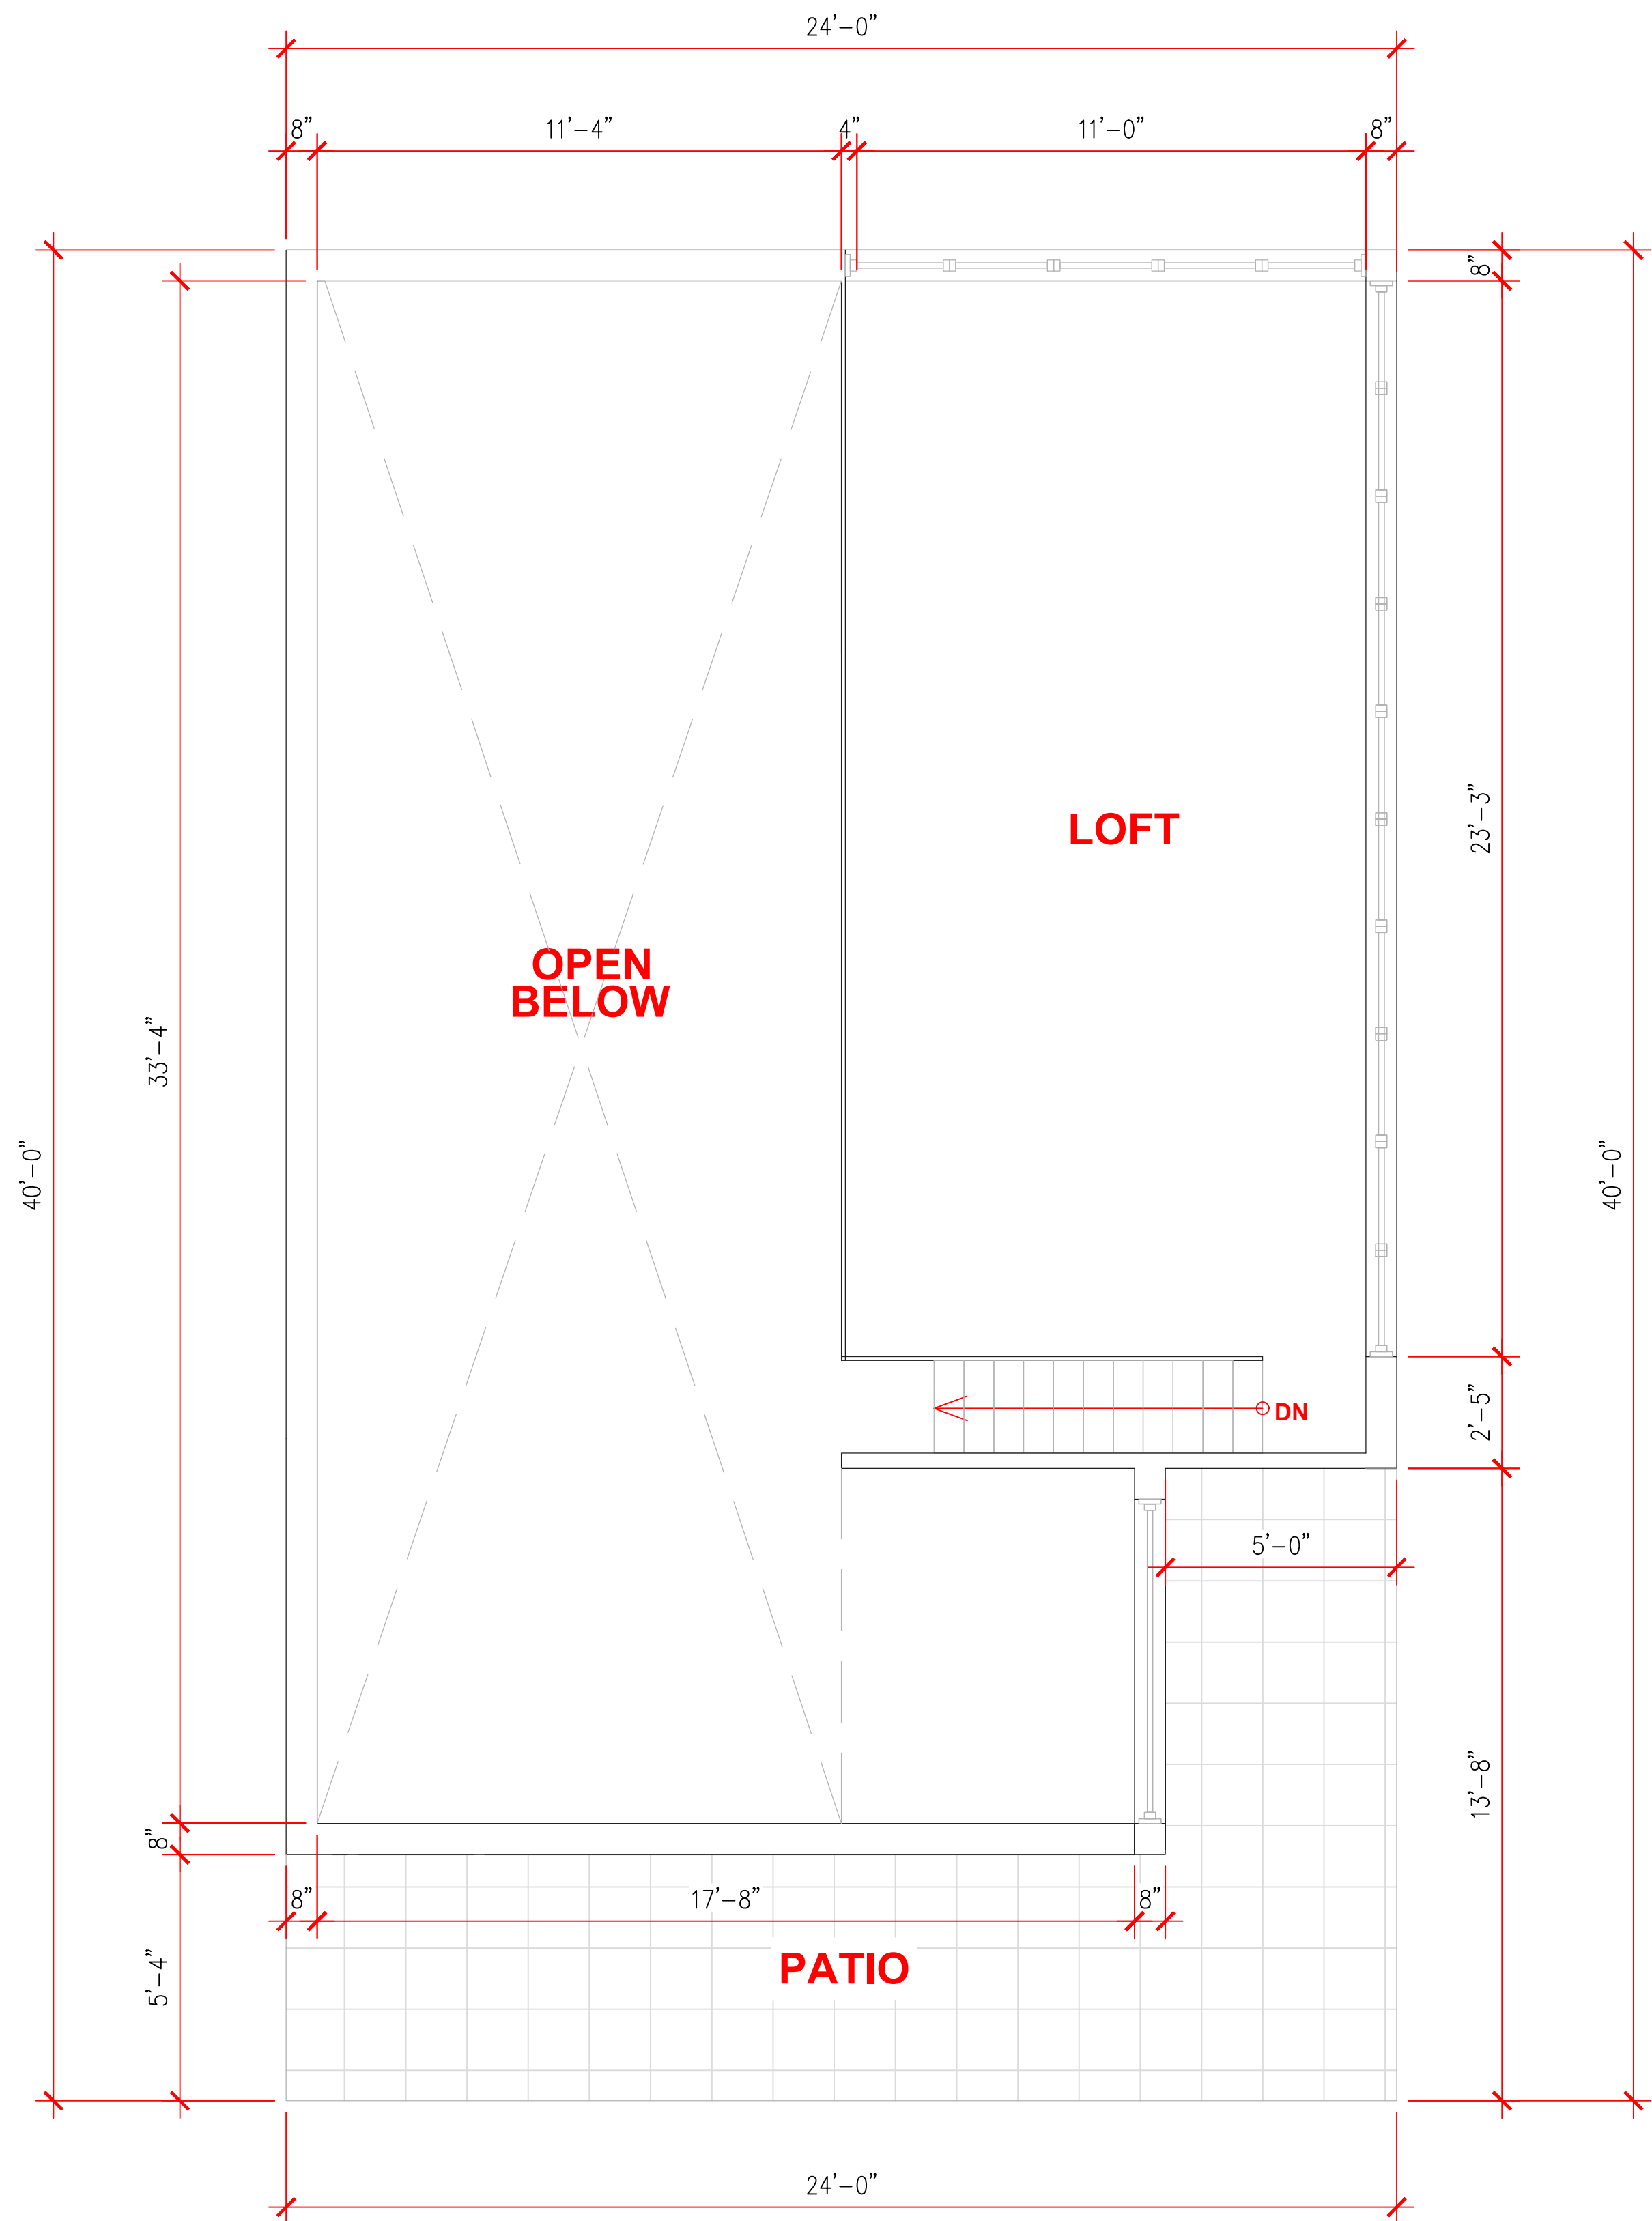

1
A01 GROUND FLOOR PLAN
SCALE 3/8" = 1/0"

2
A01 GROUND FLOOR PLAN
SCALE 3/8" = 1/0"

CALIFORNIA MODULARS
196 N 3rd St. San Jose California, 95112
info@californiamodulars.com
Mon - Fri / 9AM-5PM
+408-996-1220

CAL 840

DRAWN BY: CF
CHECKED BY:
DATE:
JOB NO:

A01

0 of 0